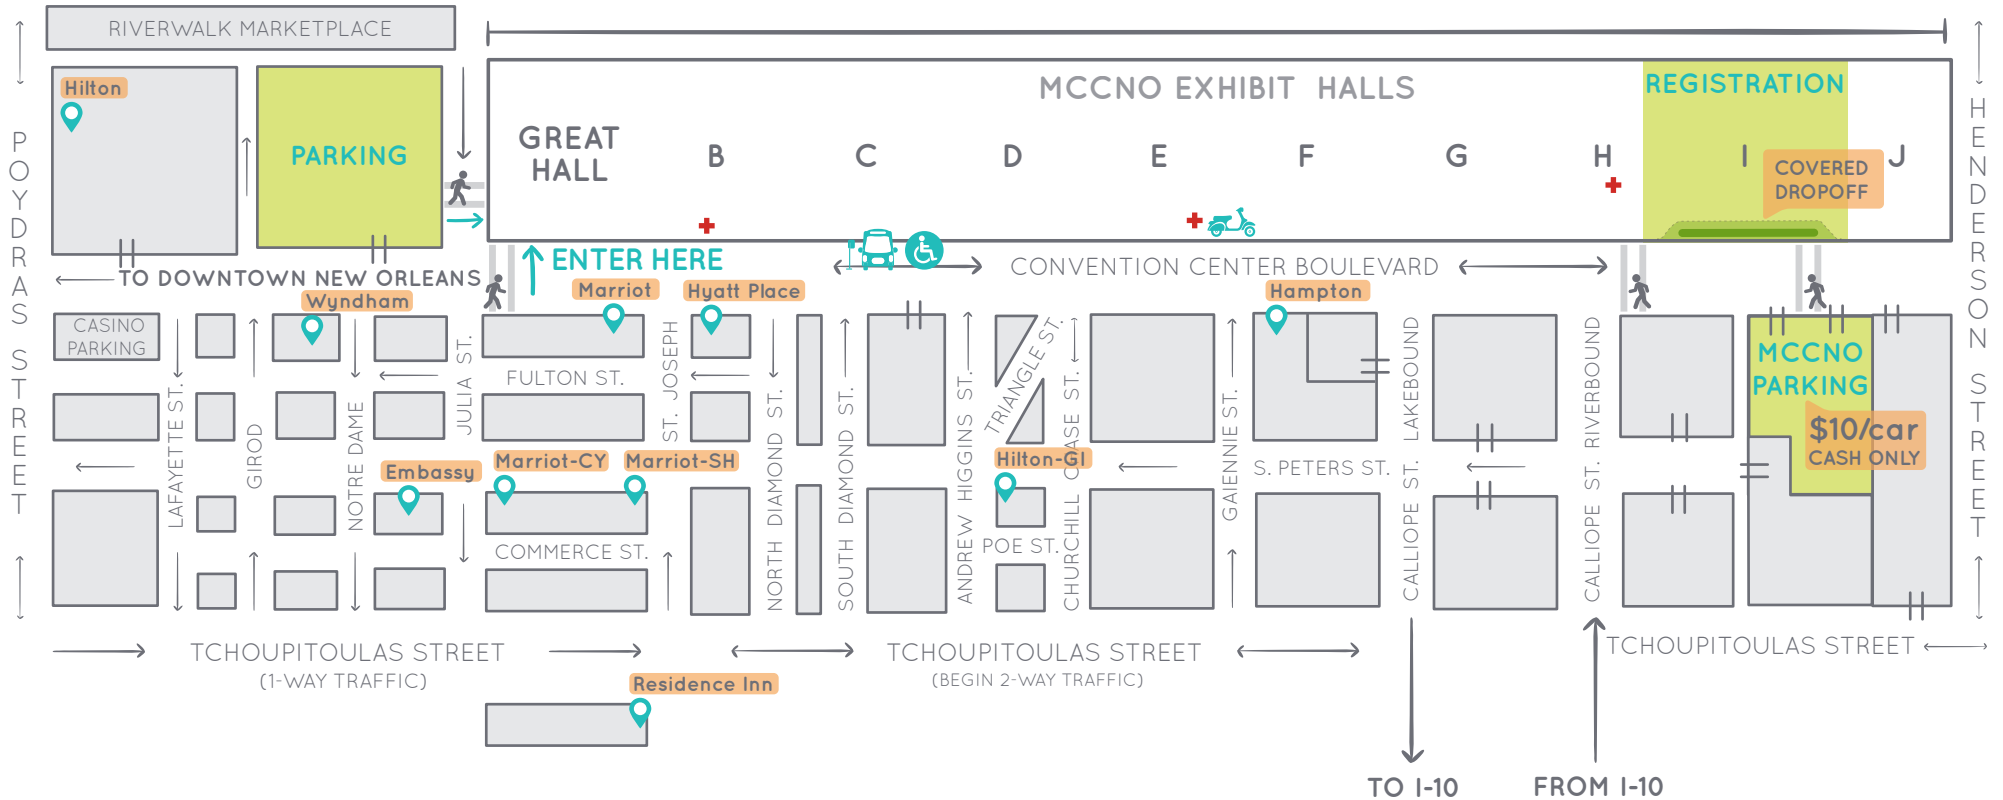

MORIAL CONVENTION CENTER, NEW ORLEANS AREA PARKING MAP

LEGEND

- UPS STORE
- SCOOTER RENTAL
- BUS/SHUTTLE