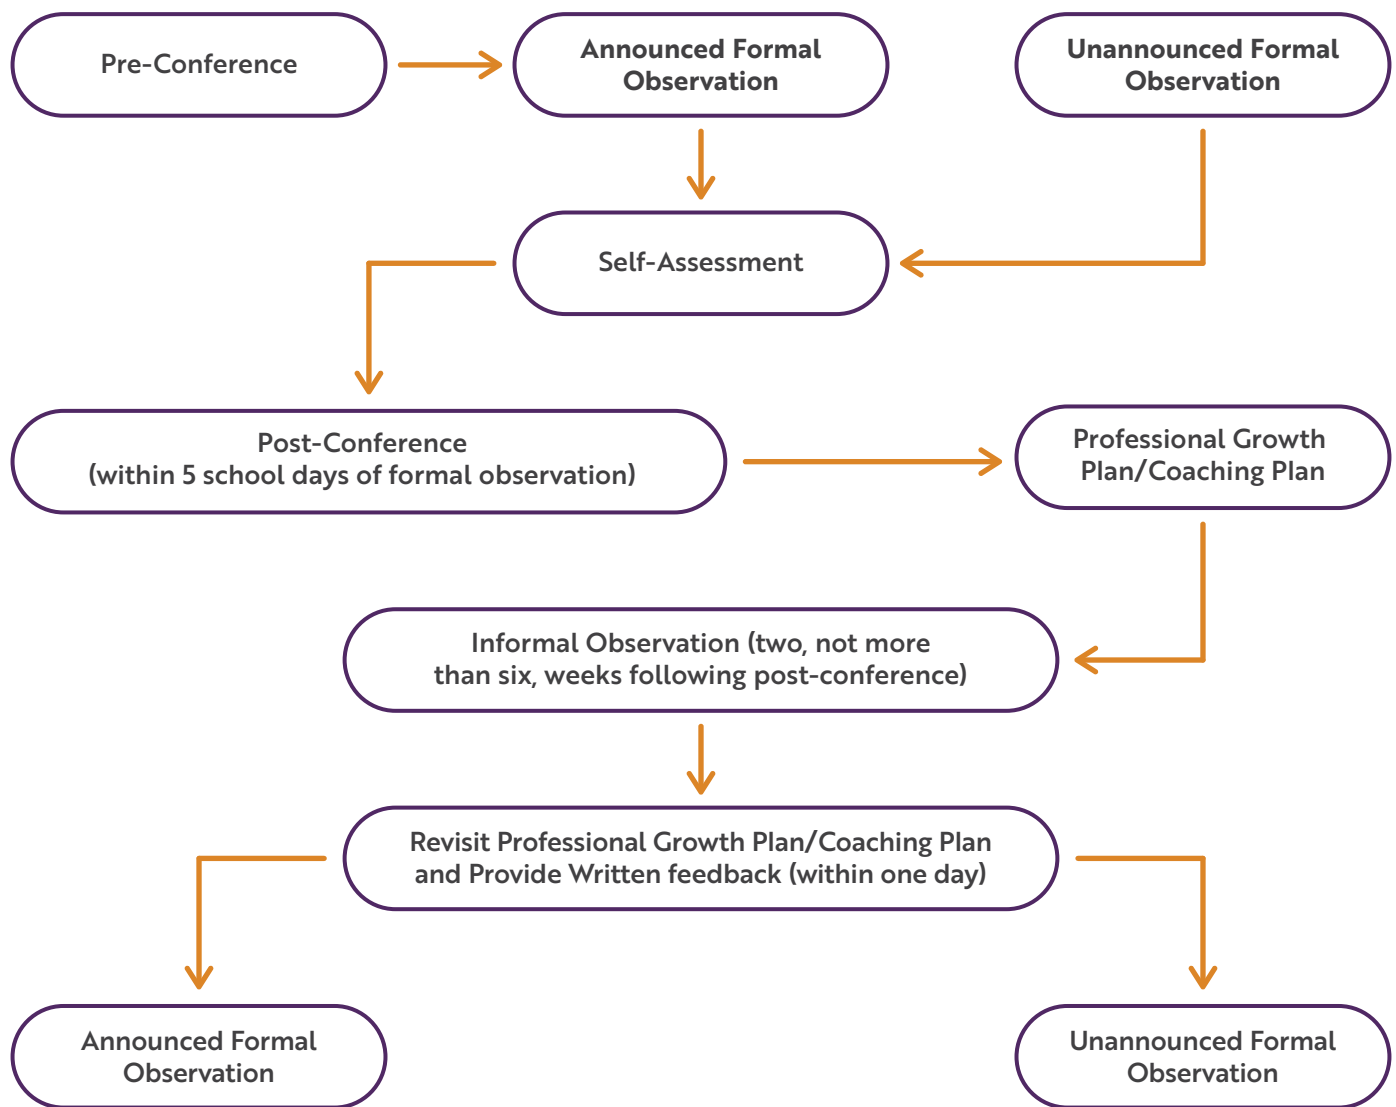

Formal Observation Cycle of Support

Formal Observation Minimum Requirements

New Teachers (within first three years):

- Receive 3 observations, one announced and two unannounced

Teachers with three years of experience and beyond:

- Receive an **unannounced** observation
 - If the observation is **below a 3.5**, a second observation is required; this one is **announced**
 - If the average of the first two observations is **below a 2.5**, then a third observation is required; this one is **unannounced**