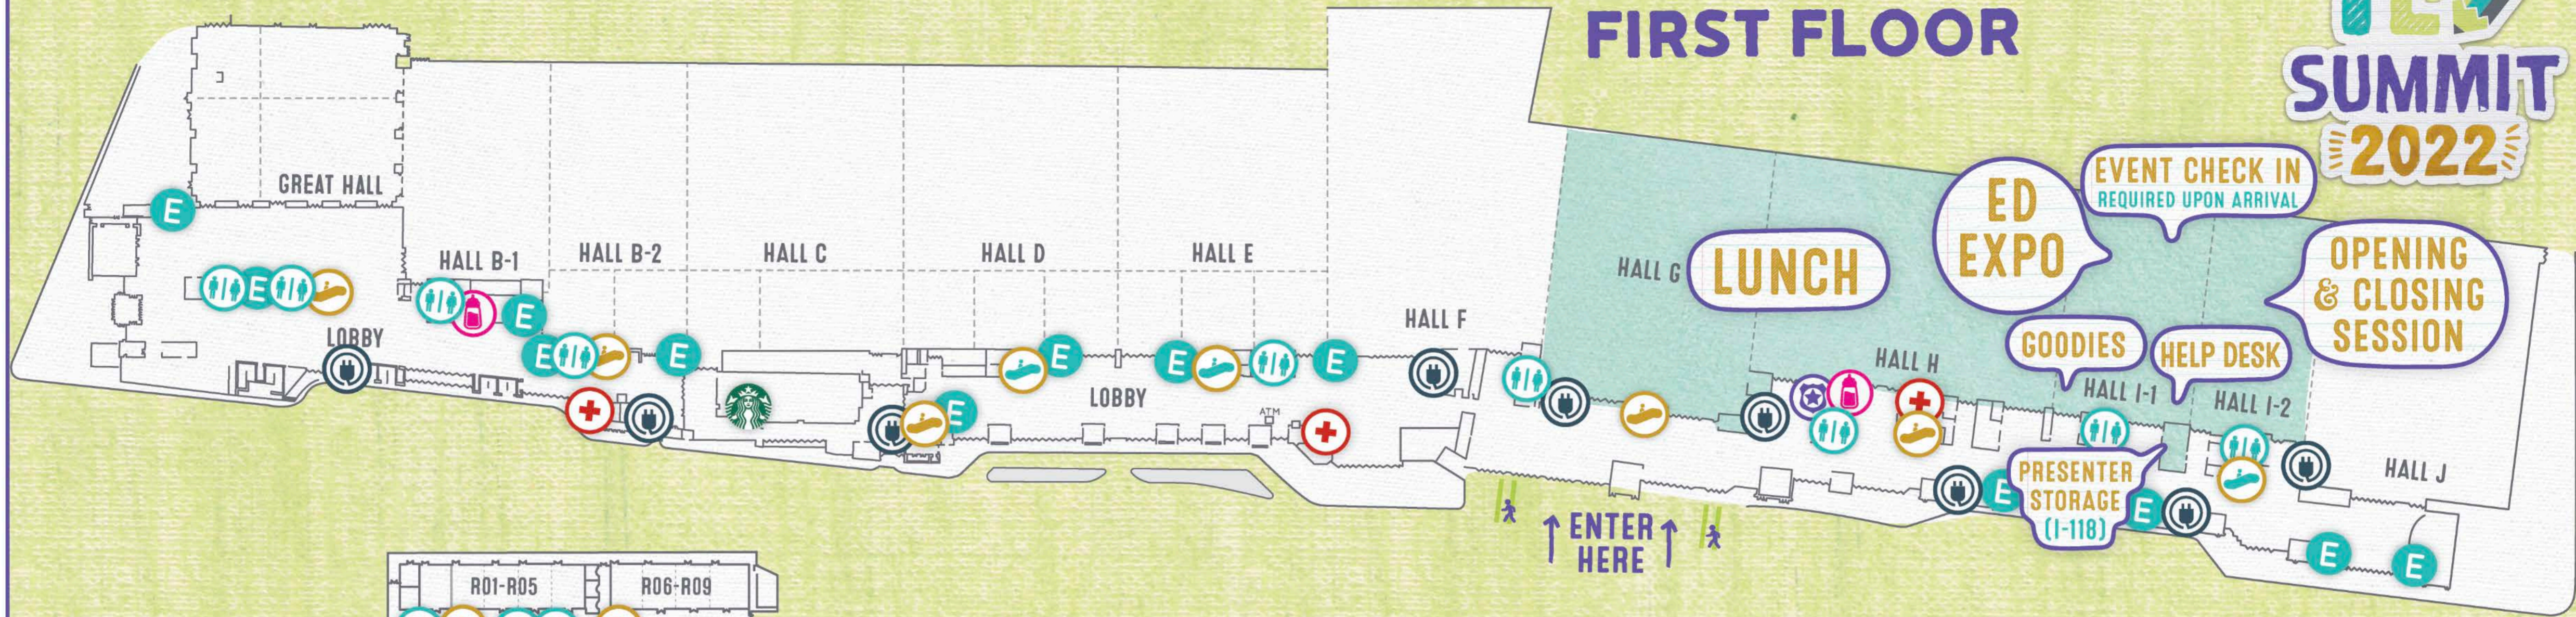

MORIAL CONVENTION CENTER, NEW ORLEANS

FIRST FLOOR

SECOND FLOOR

LEGEND

- ESCALATOR
- ELEVATOR
- MEDICAL STATION
- TO THIRD LEVEL
- RESTROOM
- MOTHER'S ROOM
- SECURITY
- CHARGING STATIONS

THIRD FLOOR

+ For all medical and security emergencies, pick up a red house phone located throughout the meeting spaces.