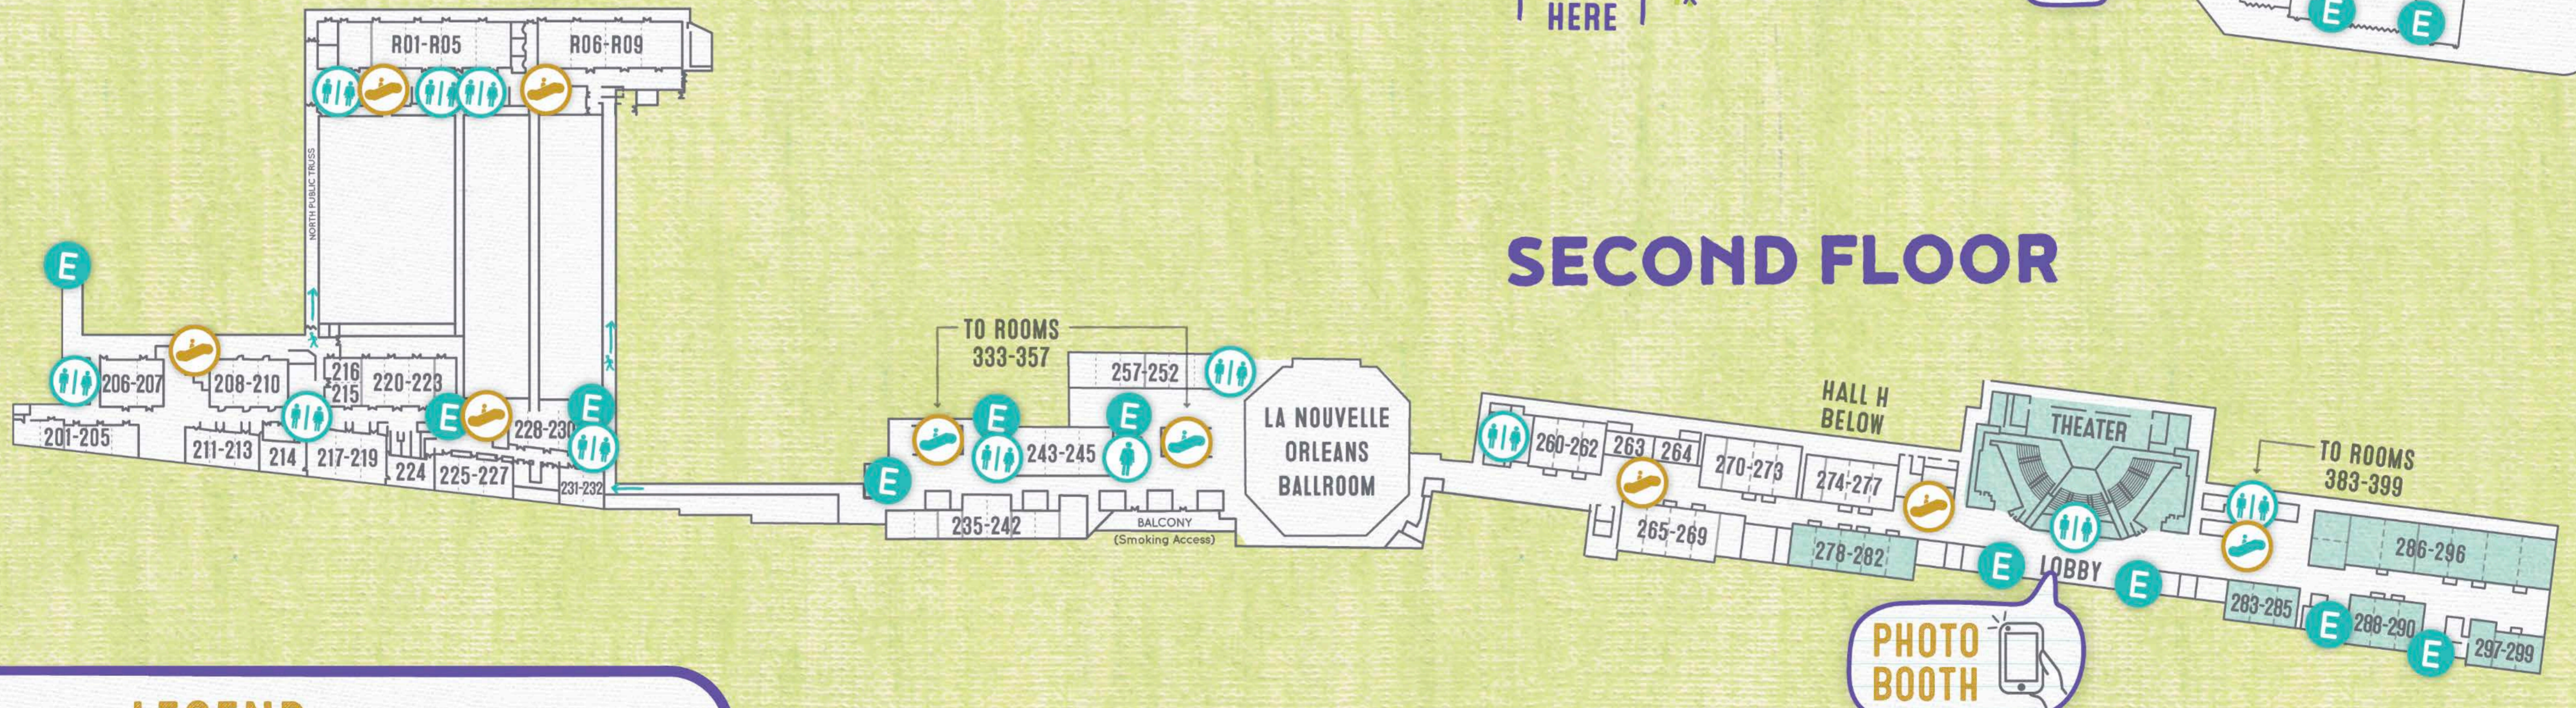

MORIAL CONVENTION CENTER, NEW ORLEANS

FIRST FLOOR

SECOND FLOOR

LEGEND

- ESCALATOR
- ELEVATOR
- MEDICAL STATION
- TO THIRD LEVEL
- RESTROOM
- MOTHER'S ROOM
- SECURITY
- CHARGING STATIONS

THIRD FLOOR

+ For all medical and security emergencies, pick up a red house phone located throughout the meeting spaces.