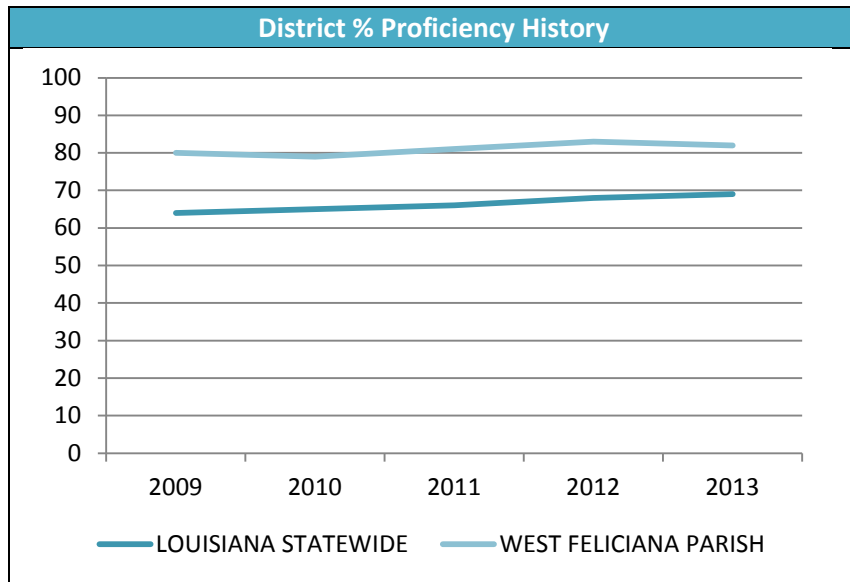

West Feliciana Parish (A)

District Performance Breakdown						
	Total	A	B	C	D	F
# Schools	4	1	3	0	0	0
# Students	2,137	520	1,617	<10	<10	<10
% Students	100%	24%	76%	<5%	<5%	<5%
% F/RL	53%	13%	40%	<5%	<5%	<5%